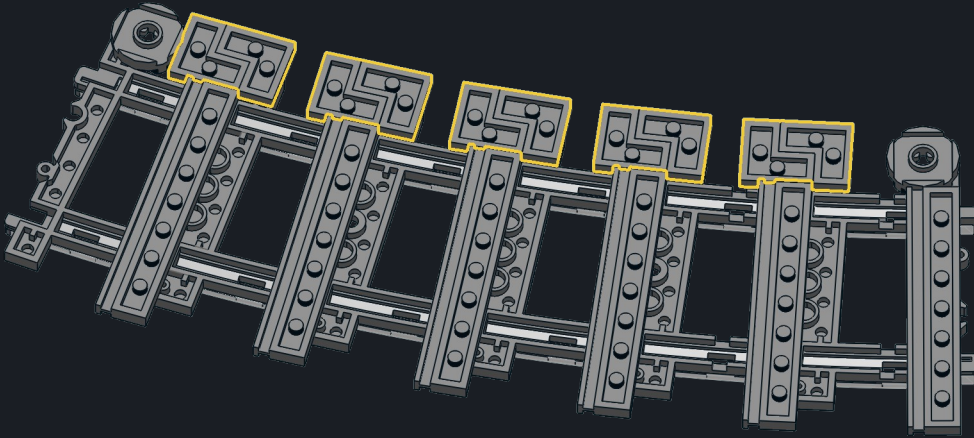

Track

R64P Curve Track

Ballast Instructions

89 pcs

Decorate your track with a realistic representation of ballast!

Substitute black tiles with brown or light grey for your preferred tie appearance

Parts List

1

2

3

4

5

6

7

R64P Ballast Instructions