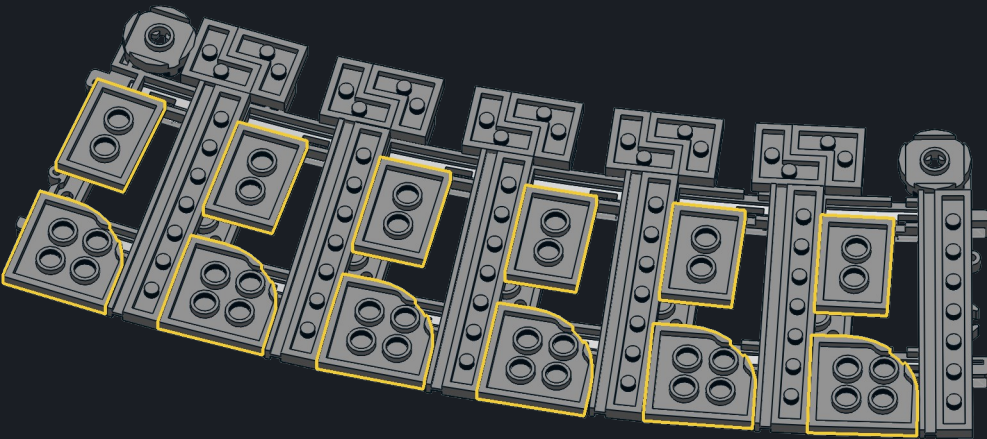

Track

R64P Curve Track

Ballast Instructions

89 pcs

Decorate your track with a realistic representation of ballast!

Substitute black tiles with brown or light grey for your preferred tie appearance

Parts List

1

2

3

4

5

6

7

R64P Ballast Instructions