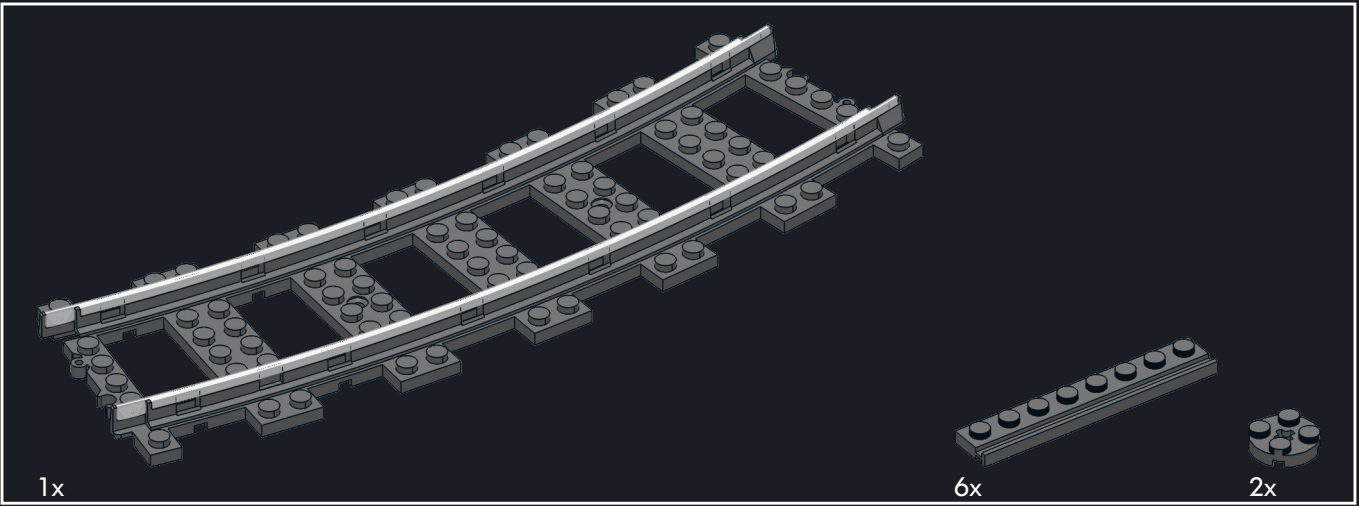

Track

R64P Curve Track

Ballast Instructions

89 pcs

Decorate your track with a realistic representation of ballast!

Substitute black tiles with brown or light grey for your preferred tie appearance

Parts List

1

2

3

4

5

6

7

R64P Ballast Instructions