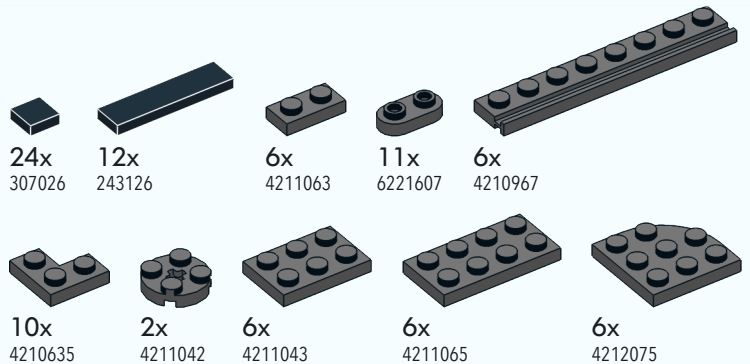

Track

R64P Curve Track

Ballast Instructions

89 pcs

Decorate your track with a realistic representation of ballast!

Substitute black tiles with brown or light grey for your preferred tie appearance

Parts List