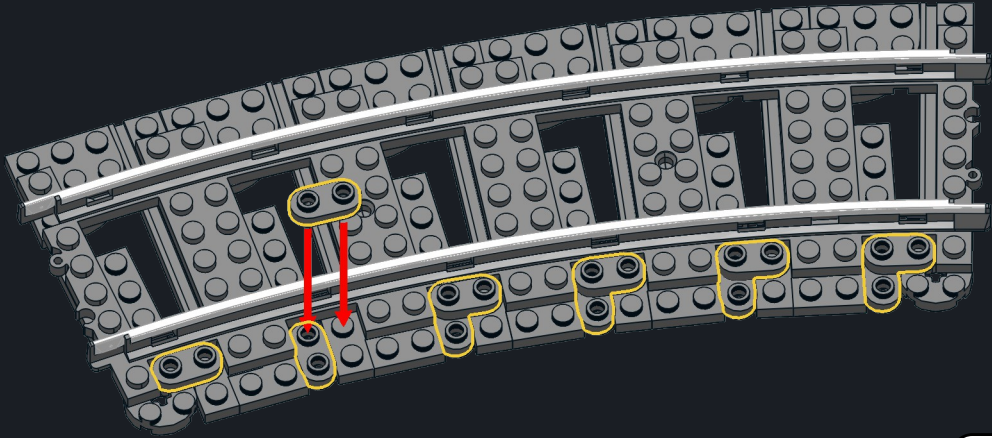

Track

R64P Curve Track

Ballast Instructions

89 pcs

Decorate your track with a realistic representation of ballast!

Substitute black tiles with brown or light grey for your preferred tie appearance

Parts List

1

2

3

4

5

6

7

R64P Ballast Instructions