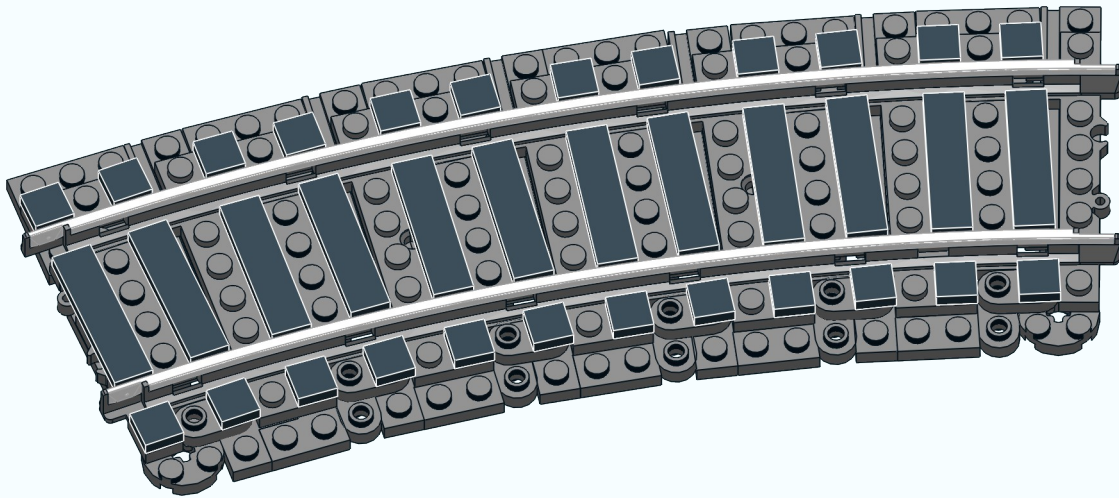

Track

R64P Curve Track

Ballast Instructions

89 pcs

Decorate your track with a realistic representation of ballast!

Substitute black tiles with brown or light grey for your preferred tie appearance

Parts List

1

2

3

4

5

6

7

R64P Ballast Instructions