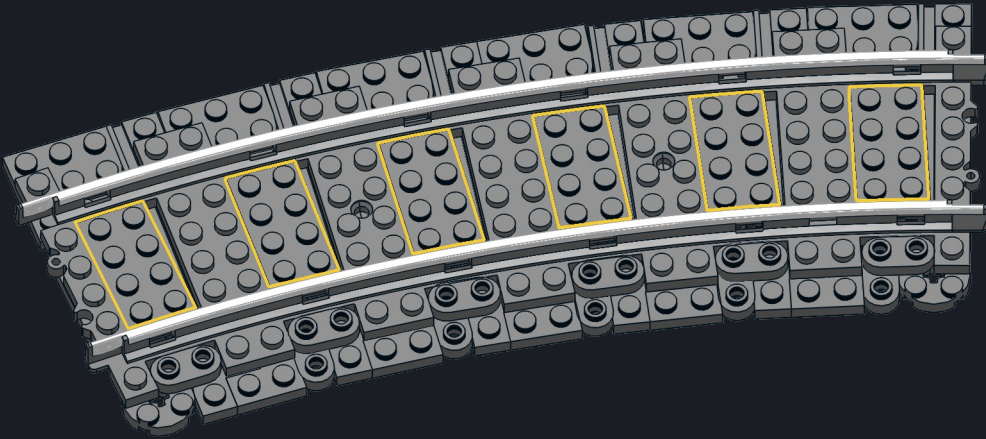

Track

R64P Curve Track

Ballast Instructions

89 pcs

Decorate your track with a realistic representation of ballast!

Substitute black tiles with brown or light grey for your preferred tie appearance

Parts List

1

2

3

4

5

6

7

R64P Ballast Instructions