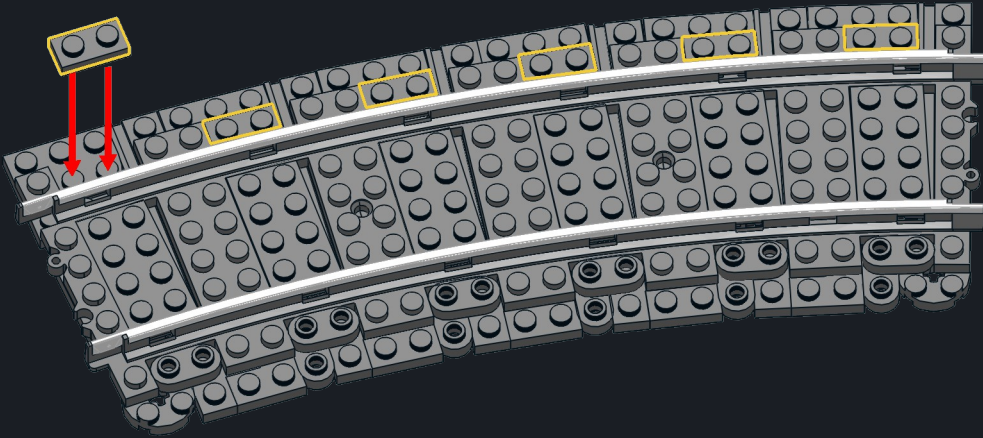

Track

R64P Curve Track

Ballast Instructions

89 pcs

Decorate your track with a realistic representation of ballast!

Substitute black tiles with brown or light grey for your preferred tie appearance

Parts List

1

2

3

4

5

6

7

R64P Ballast Instructions