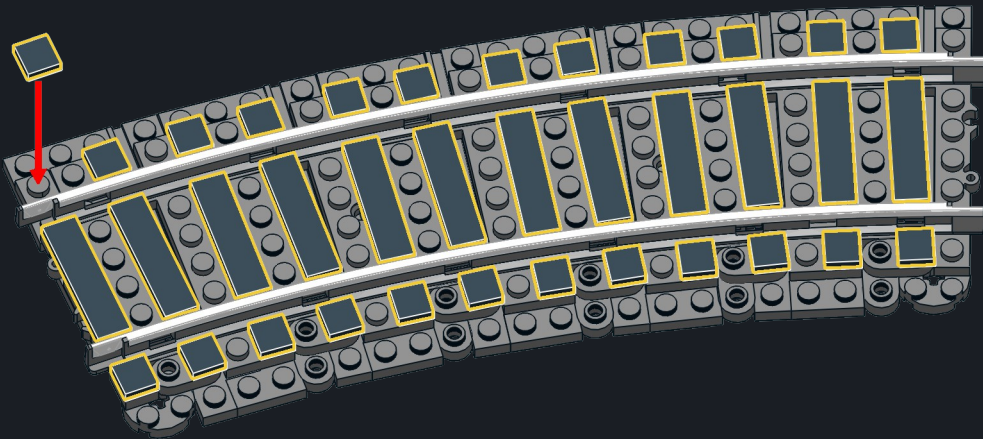

Track

R64P Curve Track

Ballast Instructions

89 pcs

Decorate your track with a realistic representation of ballast!

Substitute black tiles with brown or light grey for your preferred tie appearance

Parts List

1

2

3

4

5

6

7

R64P Ballast Instructions