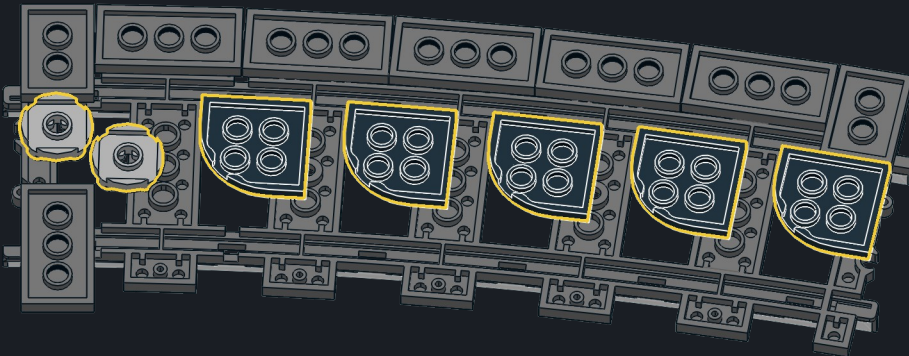

## R120 Curve Track

### Ballast Instructions

98 pcs

Decorate your track with a realistic representation of ballast!

Substitute black tiles with brown or light grey for your preferred tie appearance

#### Parts List

1

2

3

4

5

6

7