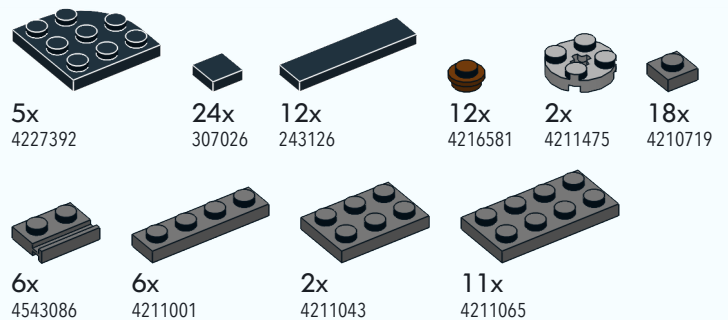

### Ballast Instructions

98 pcs

Decorate your track with a realistic representation of ballast!

Substitute black tiles with brown or light grey for your preferred tie appearance

#### Parts List

1

2

3

4

5

6

7