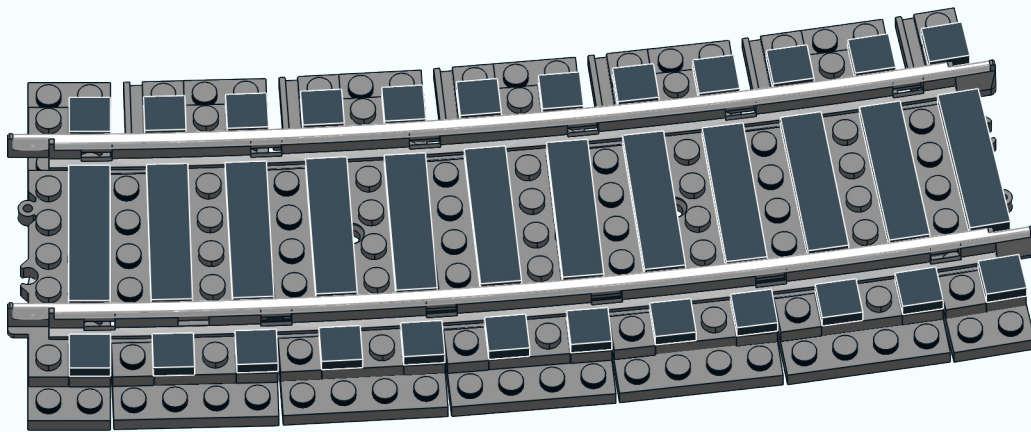

# Track

## R120 Curve Track

### Ballast Instructions

98 pcs

Decorate your track with a realistic representation of ballast!

Substitute black tiles with brown or light grey for your preferred tie appearance

#### Parts List

1

2

3

4

5

6

7