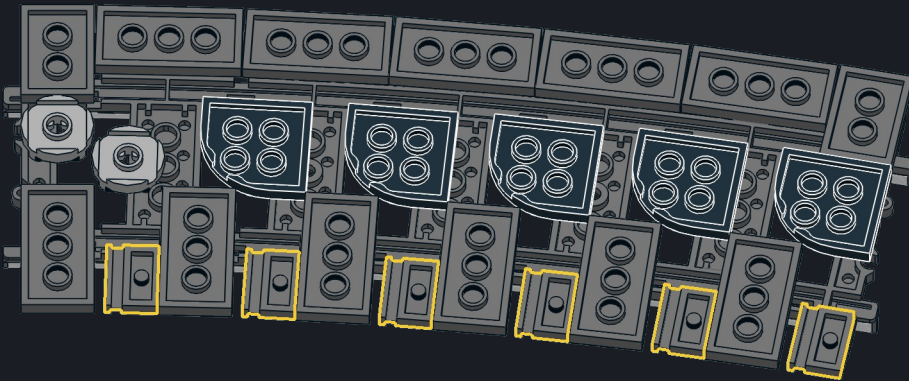

## R120 Curve Track

### Ballast Instructions

98 pcs

Decorate your track with a realistic representation of ballast!

Substitute black tiles with brown or light grey for your preferred tie appearance

#### Parts List

1

2

3

4

5

6

7