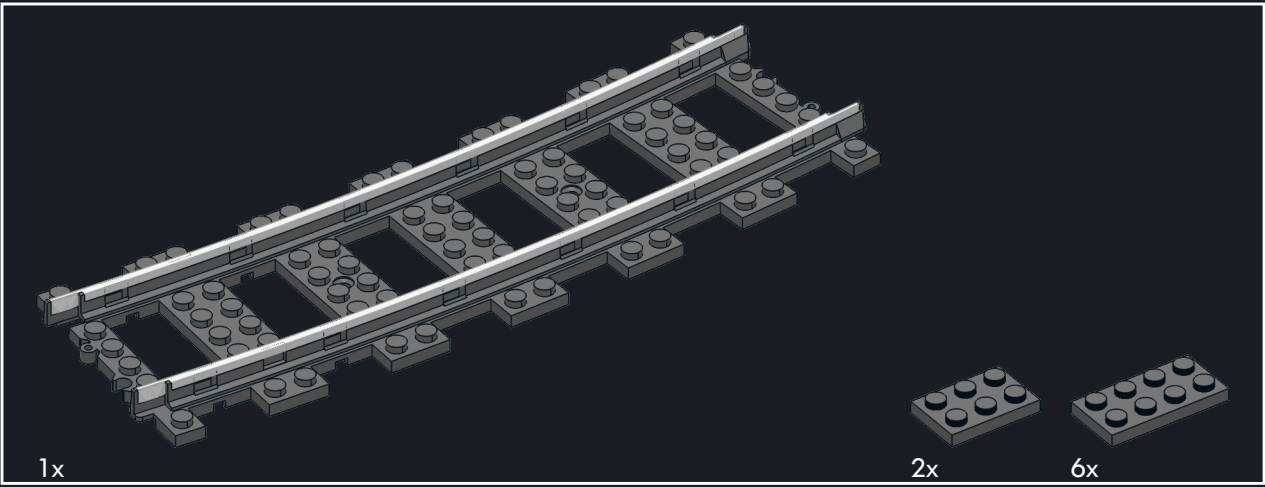

## R120 Curve Track

### Ballast Instructions

98 pcs

Decorate your track with a realistic representation of ballast!

Substitute black tiles with brown or light grey for your preferred tie appearance

#### Parts List

1

2

3

4

5

6

7