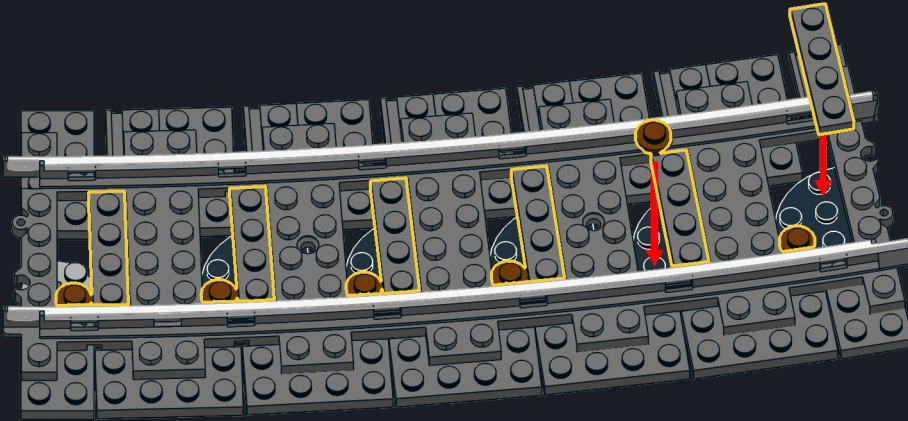

## R120 Curve Track

### Ballast Instructions

98 pcs

Decorate your track with a realistic representation of ballast!

Substitute black tiles with brown or light grey for your preferred tie appearance

#### Parts List

1

2

3

4

5

6

7