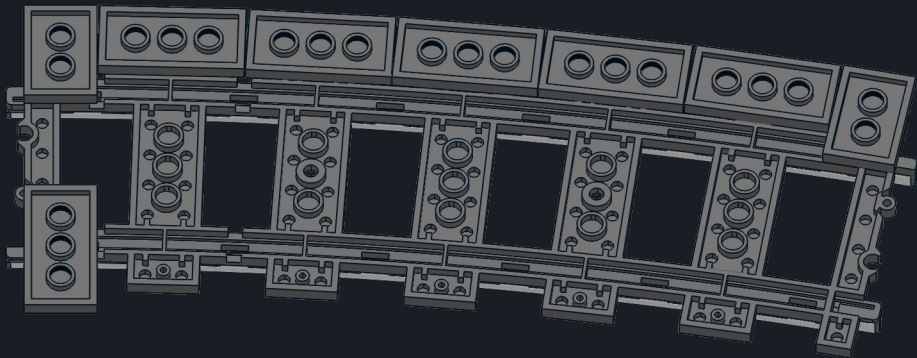

## R120 Curve Track

### Ballast Instructions

98 pcs

Decorate your track with a realistic representation of ballast!

Substitute black tiles with brown or light grey for your preferred tie appearance

#### Parts List

1

2

3

4

5

6

7