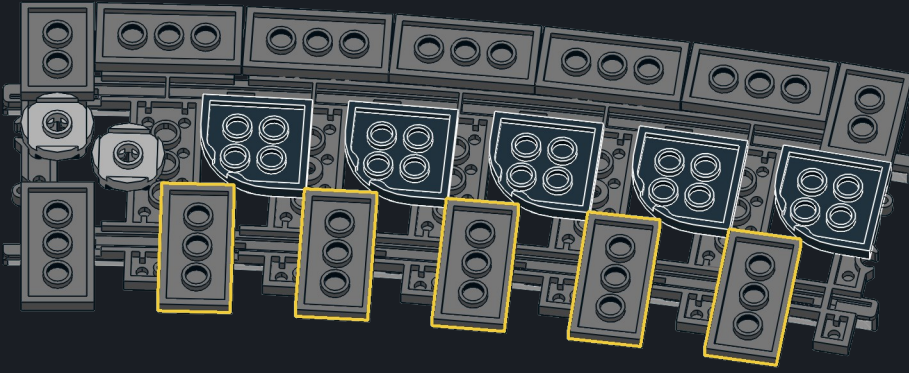

## R120 Curve Track

### Ballast Instructions

98 pcs

Decorate your track with a realistic representation of ballast!

Substitute black tiles with brown or light grey for your preferred tie appearance

#### Parts List

1

2

3

4

5

6

7