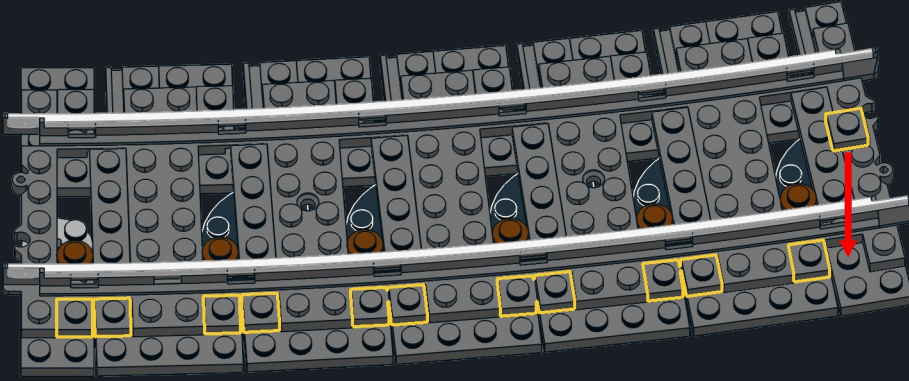

## R120 Curve Track

### Ballast Instructions

98 pcs

Decorate your track with a realistic representation of ballast!

Substitute black tiles with brown or light grey for your preferred tie appearance

#### Parts List

1

2

3

4

5

6

7